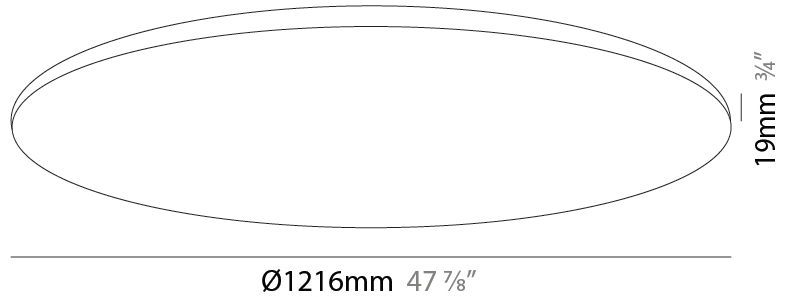

PROJECT
TYPE
SPECIFIER
QUANTITY
DATE

PEGASO RECESSED

A56181- -

base number   Color   Finish
Temperature   Options

1. To build a product code in our configurator select the specify button on the base model # product page
2. To build a manual product code on this datasheet choose from the options listed below in blue font and add the suffix to the base model #

GENERAL

Series: Pegaso
Brand: Ivela
Division: Architectural
Mounting Type: Recessed
Mounting Location: Ceiling
Subcategory: Panels

PHYSICAL

Shape: Round
Diameter (mm): 1216
Diameter (in): 47 7/8
Height (mm): 19
Height (in): 3/4
Light Distribution: Direct
Diffuser: PMMA - Opal
Fixture Finish: WHI / BLK / GLD
Fixture Material: Aluminum

ELECTRICAL

Lamp Type: LED
Input Wattage (W): 76
Dimming: Tri-Mode (Non-Dimming and Phase Dimming (120Vac only) and 0-10V Dimming)
Driver Included: No
Driver Location: Remote
Driver Type: Constant Voltage - Universal
Driver Class: Class 2
Input Voltage (V): 120 - 277
Output Voltage (V): 24

LED

Color Temperature (°K): 2700 / 3000 / 4000
Max. Delivered Lumen (lm): 4560 / 4750 / 5035
Nominal Lumen (lm): 9120 / 9500 / 10070
CRI: >93 CRI
Lamp Life (hrs): 50000

OPTICAL

RATINGS AND CERTIFICATIONS

Certified By: CSA Certified to UL and CSA Standards
IP rating: IP20