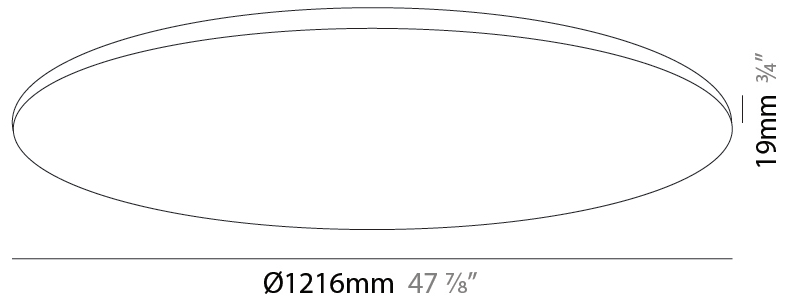

PROJECT
TYPE
SPECIFIER
QUANTITY
DATE

PEGASO SURFACE

A52031- -
base number   Color   Finish
                         Temperature   Options

1. To build a product code in our configurator select the specify button on the base model # product page
2. To build a manual product code on this datasheet choose from the options listed below in blue font and add the suffix to the base model #

GENERAL

Series: Pegaso
Brand: Ivela
Division: Architectural
Mounting Type: Surface
Mounting Location: Wall / Ceiling
Subcategory: Panels

PHYSICAL

Shape: Round
Diameter (mm): 1216
Diameter (in): 47 ⁷/₈
Height (mm): 19
Height (in): 3/4
Light Distribution: Direct
Diffuser: PMMA - Opal
Fixture Finish: WHI / BLK / GLD
Fixture Material: Aluminum

ELECTRICAL

Lamp Type: LED
Input Wattage (W): 76
Dimming: Tri-Mode (Non-Dimming and Phase Dimming (120Vac only) and 0-10V Dimming)
Driver Included: No
Driver Location: Remote
Driver Type: Constant Voltage - Universal
Driver Class: Class 2
Input Voltage (V): 120 - 277
Output Voltage (V): 24

LED

Color Temperature (°K): 2700 / 3000 / 4000
Max. Delivered Lumen (lm): 4560 / 4750 / 5035
Nominal Lumen (lm): 9120 / 9500 / 10070
CRI: >93 CRI
Lamp Life (hrs): 50000

OPTICAL

RATINGS AND CERTIFICATIONS

Certified By: CSA Certified to UL and CSA Standards
IP rating: IP20