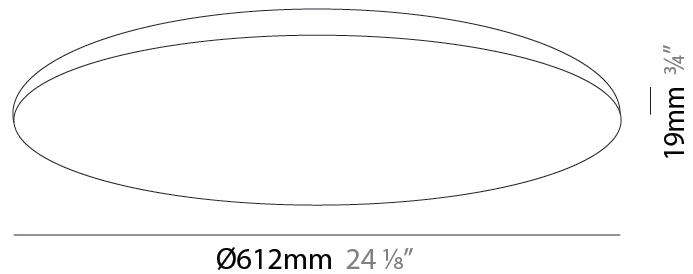

PEGASO RECESSED

A56179- -

base number   Color   Finish
Temperature   Options

1. To build a product code in our configurator select the specify button on the base model # product page
2. To build a manual product code on this datasheet choose from the options listed below in blue font and add the suffix to the base model #

GENERAL

Series: Pegaso
Brand: Ivela
Division: Architectural
Mounting Type: Recessed
Mounting Location: Ceiling
Subcategory: Panels

PHYSICAL

Shape: Round
Diameter (mm): 612
Diameter (in): 24 1/8
Height (mm): 19
Height (in): 3/4
Light Distribution: Direct
Diffuser: PMMA - Opal
Fixture Finish: WHI / BLK / GLD
Fixture Material: Aluminum

ELECTRICAL

Lamp Type: LED
Input Wattage (W): 38
Dimming: Tri-Mode (Non-Dimming and Phase Dimming (120Vac only) and 0-10V Dimming)
Driver Included: No
Driver Location: Remote
Driver Type: Constant Voltage - Universal
Driver Class: Class 2
Input Voltage (V): 120 - 277
Output Voltage (V): 24

LED

Color Temperature (°K): 2700 / 3000 / 4000
Max. Delivered Lumen (lm): 2160 / 2250 / 2385
Nominal Lumen (lm): 4320 / 4500 / 4770
CRI: >93 CRI
Lamp Life (hrs): 50000

OPTICAL

RATINGS AND CERTIFICATIONS

Certified By: CSA Certified to UL and CSA Standards
IP rating: IP20

PROJECT
TYPE
SPECIFIER
QUANTITY
DATE